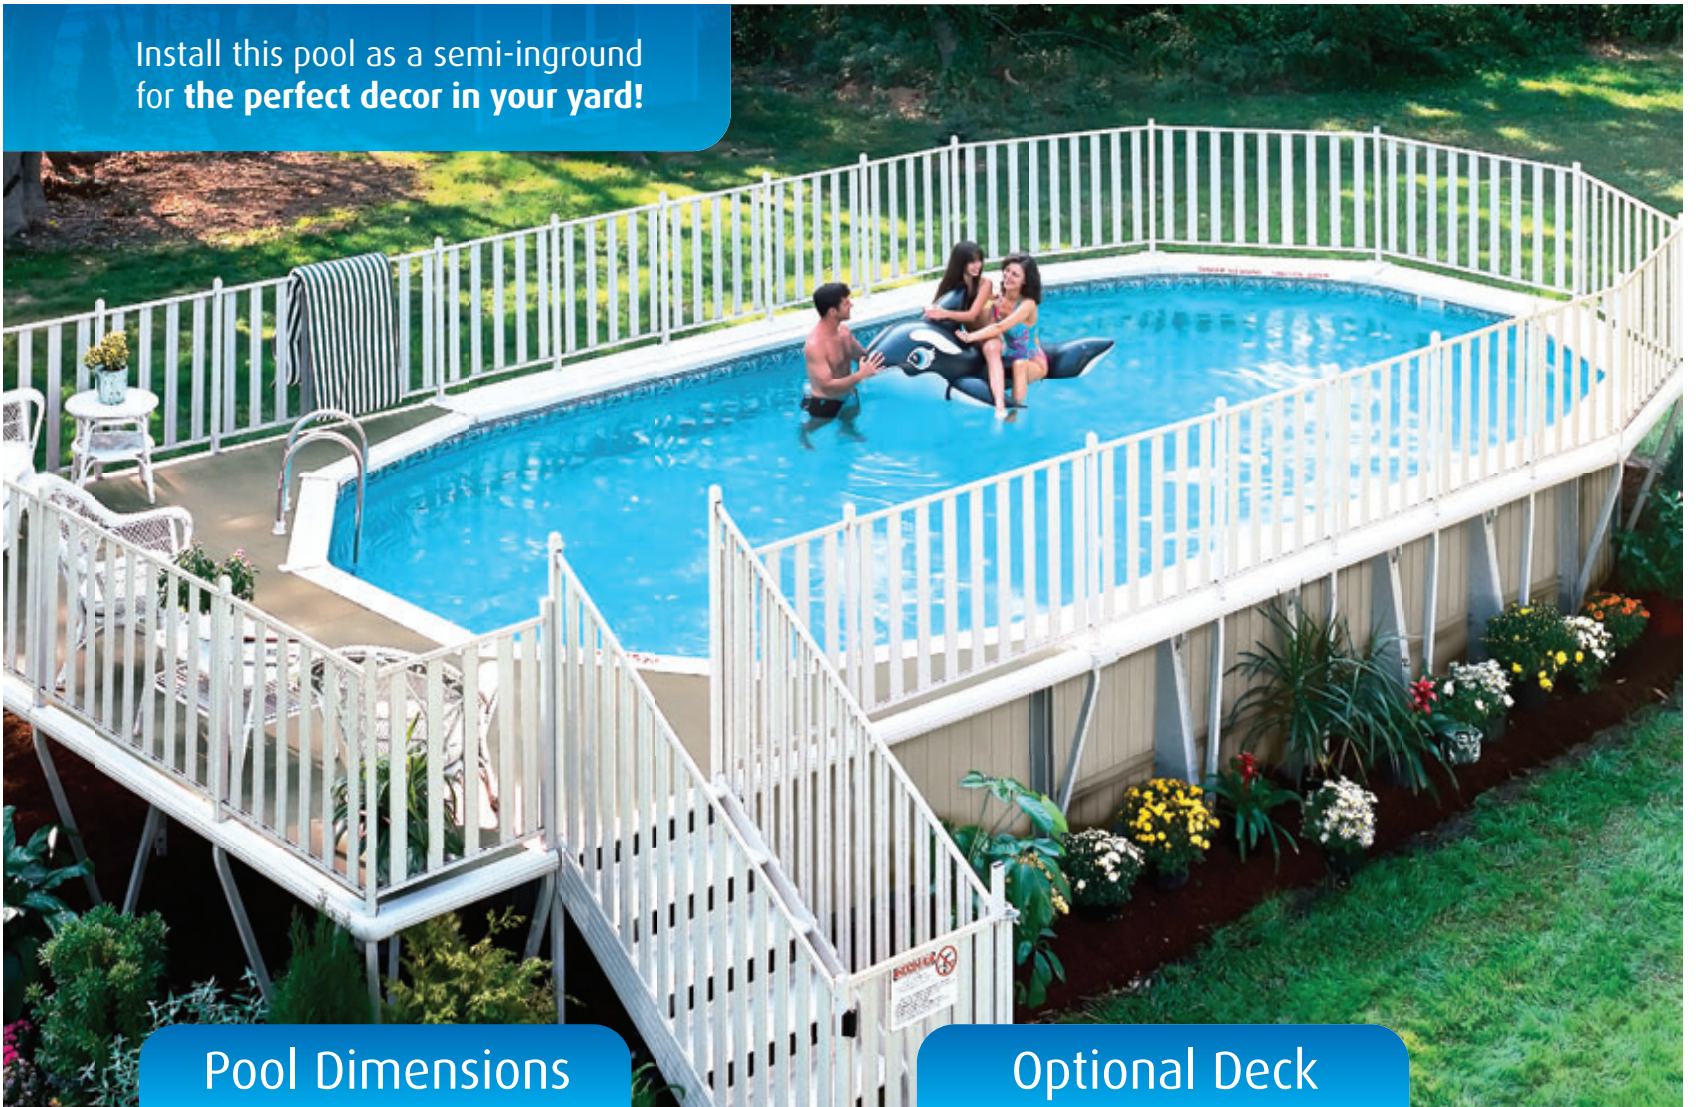

PREMIER ALUMINUM POOLS

Monument™

Enjoy the summers you deserve with our flagship model: a top-of-the-line pool that supports semi-inground installation!

Install this pool as a semi-inground for the perfect decor in your yard!

Pool Dimensions

18' 24'
27' 30'

12 ½' x 21 ½'
15' x 24'
15' x 30'
18' x 33'

Optional Deck

Out-of-the-box compatibility with factory-built decks and fences. Contact your dealer for more details.

*model in picture shown with optional deck and fence

Monument™

Caramel Wall 52"

Pool Warranty
Limited Lifetime Warranty

BEAUTIFUL LOOK FOR YOUR HOME

- Semi-inground installation opens up landscaping options
- Sandstone frame with a caramel-colored wall

EXTRUDED ALUMINUM INTERLOCKING WALLS

- Oval pools only
- Incorporates aluminum tie bars and a water plate
- Provides exceptional structural integrity for oval pools
- Eliminates need for unsightly side struts
- Engineered to ensure maximum swimming area for minimal space