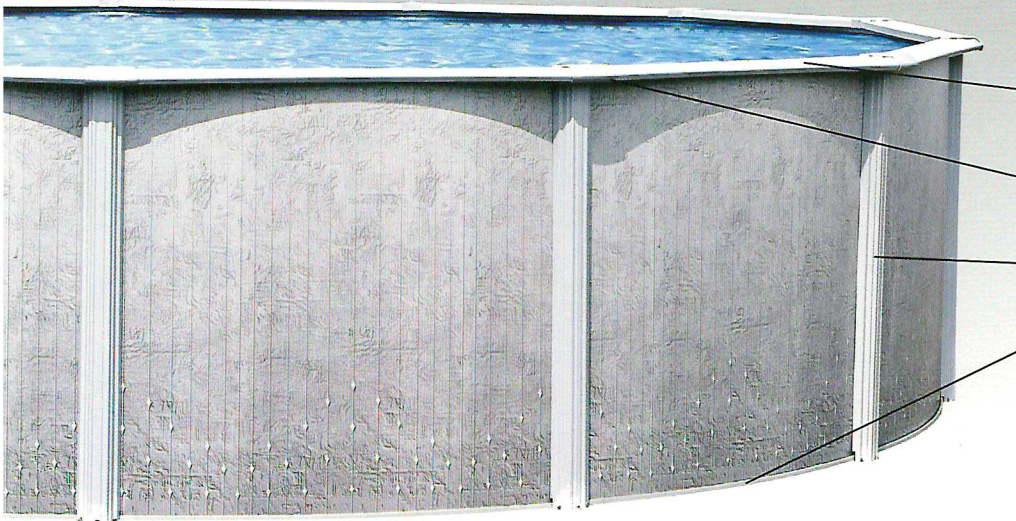

SOLSTICE STR

Style & Performance

With the Solstice pool models, your backyard is turned into an outdoor living space that can be enjoyed all summer long. The beauty, strength and design are what make these pools stand out from the rest.

The use of subtle curves and smooth lines will compliment any backyard. Each day by the pool can be whatever you want it to be...quality time with the kids, or a relaxing afternoon in the sun. The choice is yours to make.

www.backyardleisurepools.com

SOLSTICE STR

Strength & Beauty

Each component of this pool has been created using the latest in technological advances and color coordinated for beauty. Coated bottom rails and plates plus eight different wall coatings are applied to the surface to protect against damaging environmental elements. Choose the Solstice strength and enhance the beauty of your backyard.

- Rugged 6" Coated Top Ledge
- Sturdy resin ledge cover
- 5" Uprights
- Coated Bottom Rails & plates

selection

WATER SAFETY

Your above ground pool has been designed to provide you with years of safe family fun. This entails that water safety must always be taken into account. When used incorrectly, your above ground swimming pool can be dangerous; above ground pools are shallow, and this makes diving and jumping unsafe. To ensure your above ground pool is used safely you must observe the safety precautions that are provided to you when you purchase an above ground pool and conform to all local regulations.