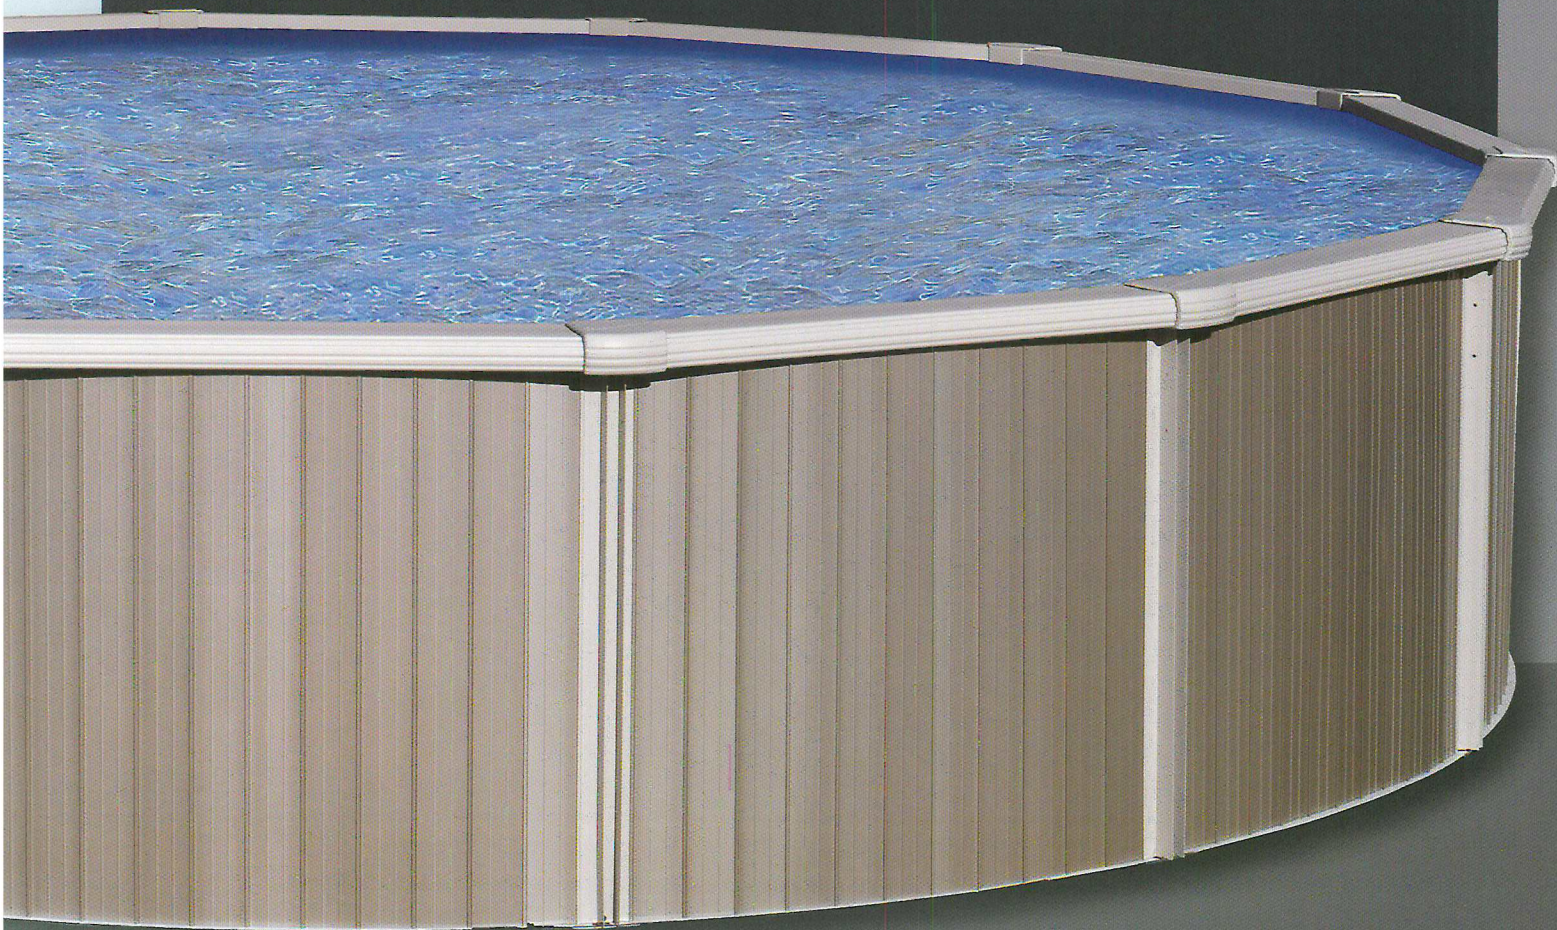

MONUMENT

Optional Semi-Inground

Enjoy summers you deserve with a top-of-the-line pool that supports semi-inground installation! Explore landscaping options with the Monument semi-inground.

• 18' • 24'
• 27' • 30'

• 12 1/2' x 21 1/2' • 15' x 24'
• 15' x 30' • 18' x 33'

MONUMENT

Caramel Wall

A beautiful look for your home

Enhance your backyard with the warmth of the Monument's sandstone frame with caramel-colored wall.

Semi-inground up to 24"
(including 6" for drainage)

EXTRUDED ALUMINUM INTERLOCKING WALLS

- Arrowhead Interlock System ensures endurance
- More strength-for-weight than any rival material
- Will not rust, age or warp

DELTA 3000 OPTIONAL OVAL SYSTEM

- Incorporates aluminum tie bars and a water plate
- Eliminates need for unsightly side struts
- Engineered to ensure maximum swimming area for minimal space

BACKYARD LEISURE POOLS