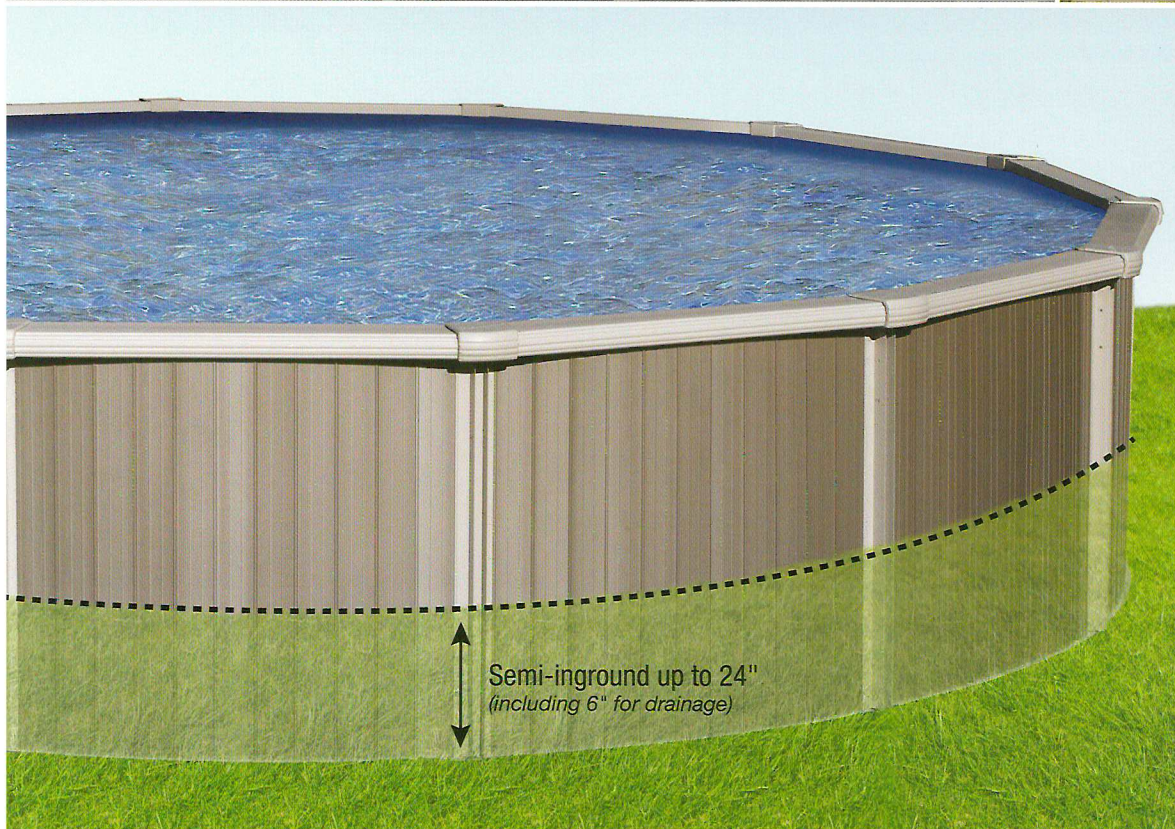

MONUMENT

Optional Semi-Inground

Enjoy summers you deserve with a top-of-the-line pool that supports semi-inground installation! Explore landscaping options with the Monument semi-inground.

• 18' • 24'
• 27' • 30'

• 12 1/2' x 21 1/2' • 15' x 24'
• 15' x 30' • 18' x 33'

MONUMENT

Caramel Wall

A beautiful look for your home

Enhance your backyard with the warmth of the Monument's sandstone frame with caramel-colored wall.

Semi-inground up to 24"
(including 6" for drainage)

EXTRUDED ALUMINUM INTERLOCKING WALLS

- Arrowhead Interlock System ensures endurance
- More strength-for-weight than any rival material
- Will not rust, age or warp

DELTA 3000 OPTIONAL OVAL SYSTEM

- Incorporates aluminum tie bars and a water plate
- Eliminates need for unsightly side struts
- Engineered to ensure maximum swimming area for minimal space

BACKYARD LEISURE POOLS